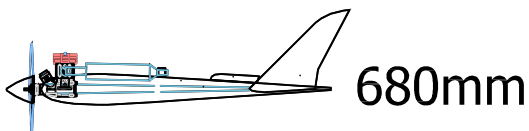

Order N°: 02039EVO

840mm

680mm

29,5dm²

0,9 - 1,2kg

BELL 540

Radio system you'll need :

- elevon - 2 servos
- motor

3,5 - 5 ccm

AXI 2820/8

3S Lixx 2,7-3,3Ah

Part #	Part name	Material/dimensions	Loose	In bag
	building instruction		01	
1-1	motor mount set	fibreglass		01
1-1E	screw	M3x12		04
1-1F	washer	steel ϕ 7		04
1-1G	nut	nut M3		04
2	wing	balsa assembly	03	
2A	hatch	balsa 1,5mm	01	
2AA	hatch support	balsa 6mm		02
2AB	hatch latch	190124827		01
2AC	support	plywood 3x15x59mm		01
2-1	elevon	balsa	02	
2-3	battery tray	plywood 3x36x125mm		01
2-4	elevon servo fixing	polyurethan		04
2-41	servo cover	ABS plastic		02
2-4B	elevon servo tray	balsa 10x30x53mm		02
2-5	elevon pushrod	steel ϕ 1,8mm		02
2-6	clevis	MPJ 2140, nut M2 (steel)		02
2-8	elevon horn	carbon plate 1,5 +0,5mm		02+02
4	fin	balsa assembly	01	
7	stickers		04	
9-2	motor servo mount	polyurethan		02
9-21	throttle linkage	steel ϕ 1,2x320mm		01
		sheath ϕ 3/2x215mm		01
		clevis + nut M2 stell		01+01+01
11	pinned hinge	MPJ2500		06