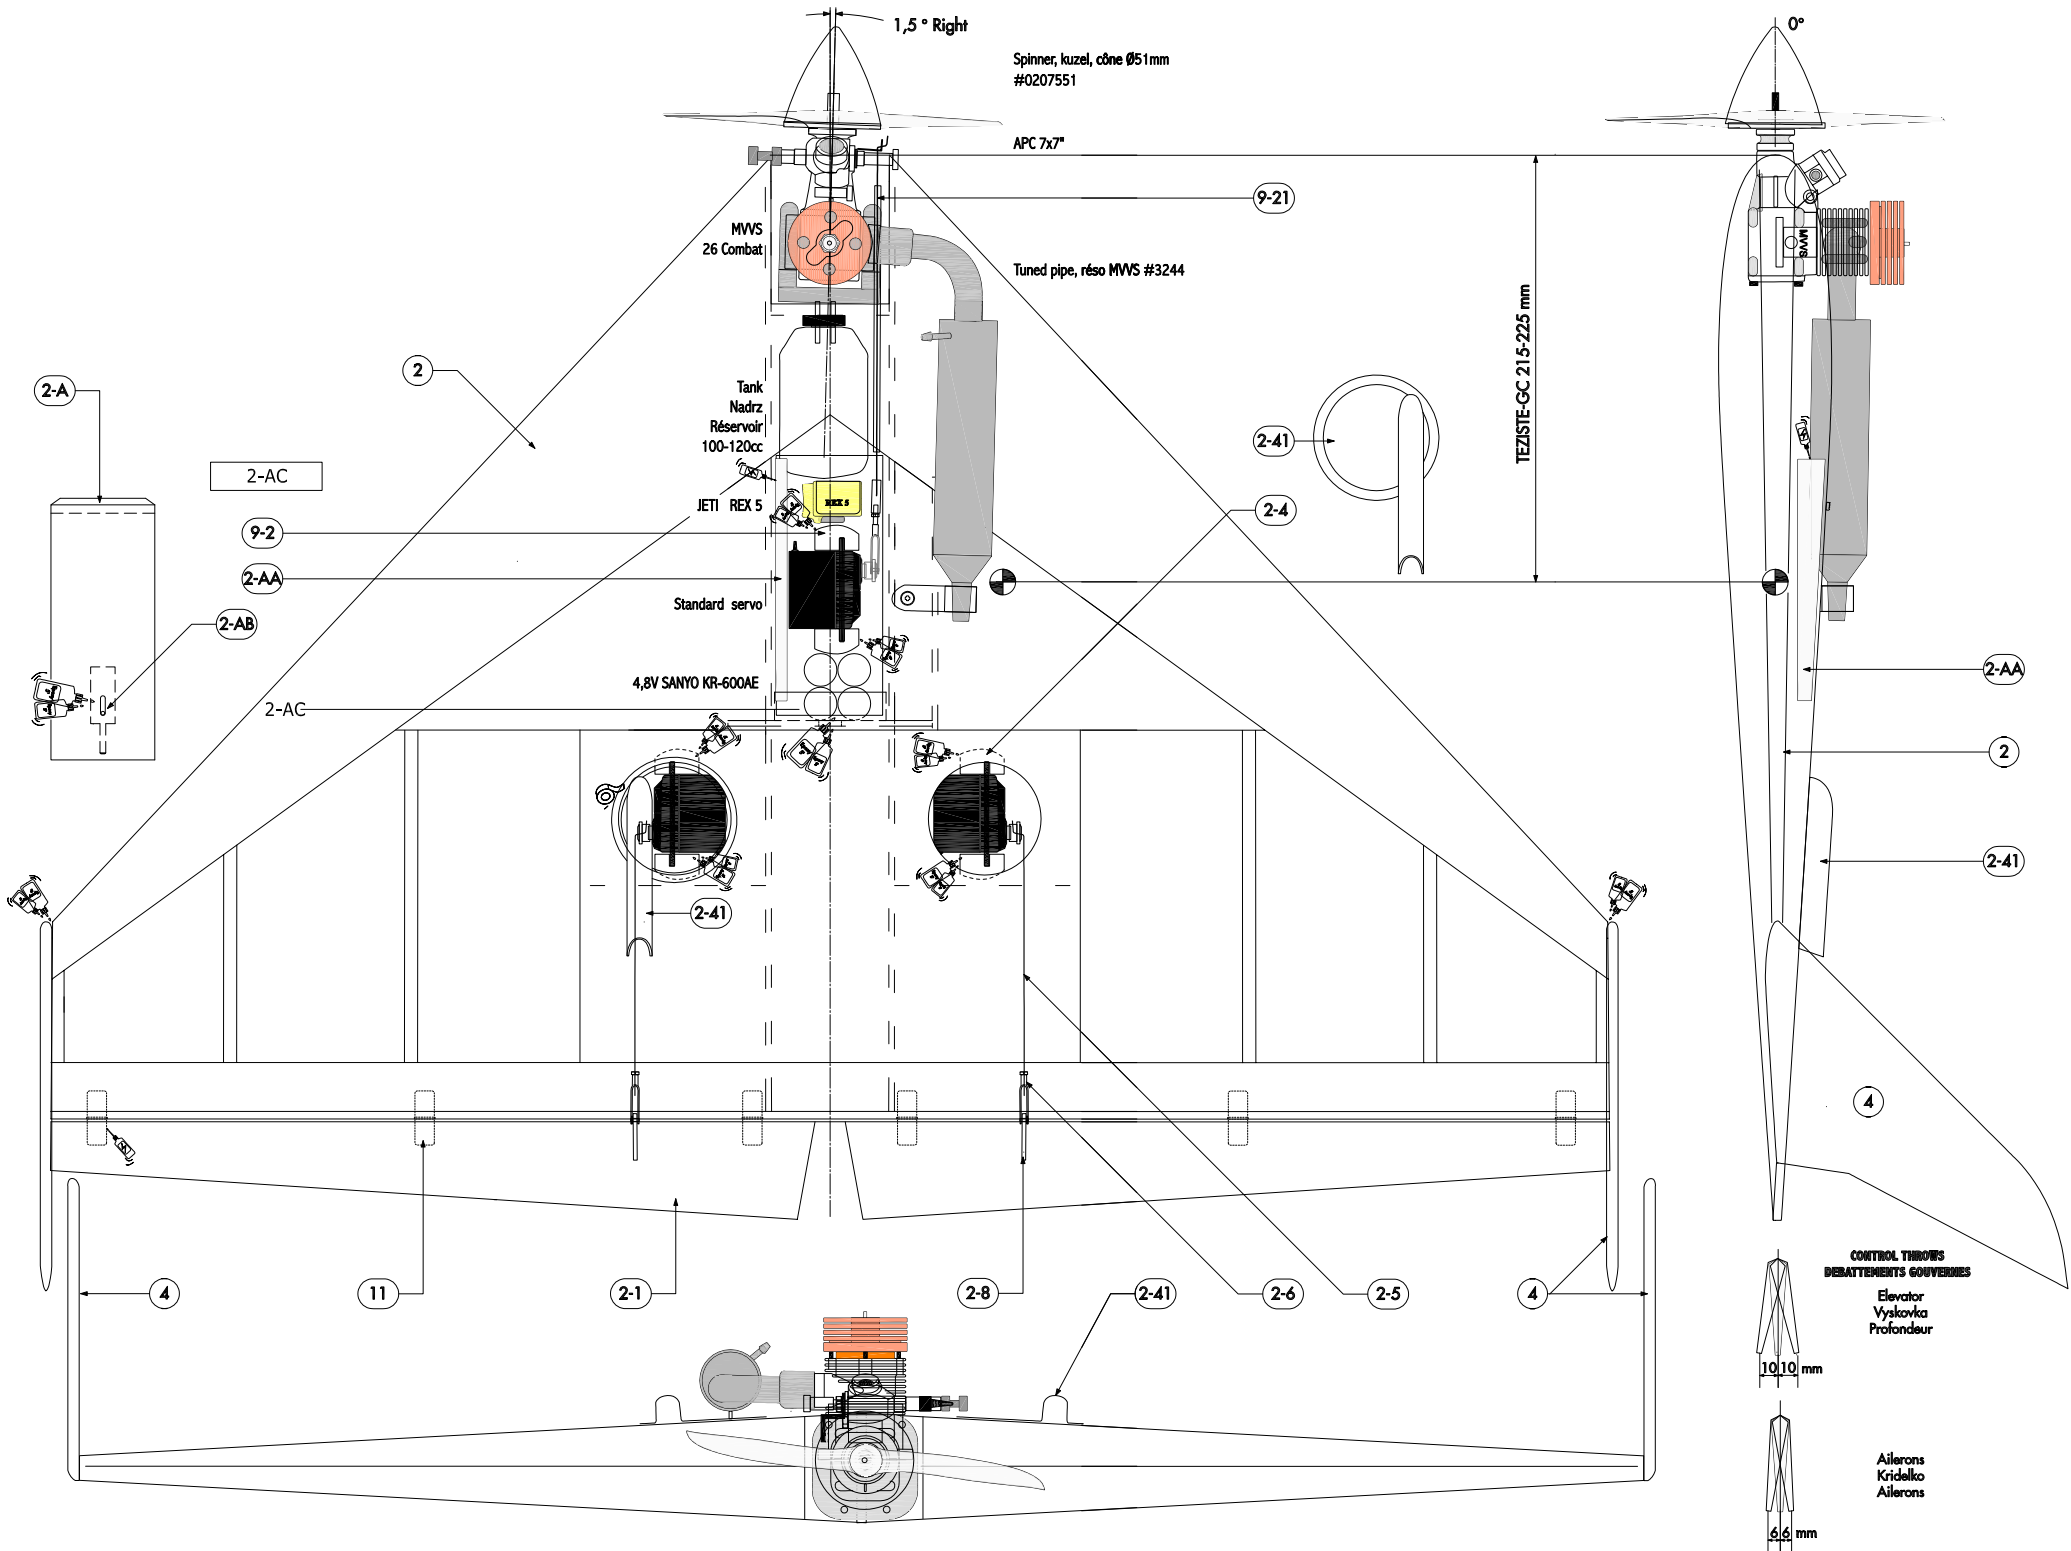

Order N°: 02039EVO

840mm

680mm

29,5dm²

0,9 - 1,2kg

BELL 540

Radio system you'll need :

- elevon - 2 servos
- motor

3,5 - 5 ccm

AXI 2820/8

3S Lixx 2,7-3,3Ah

Part #	Part name	Material/dimensions	Loose	In bag
	building instruction		01	
1-1	motor mount set	fibreglass		01
1-1E	screw	M3x12		04
1-1F	washer	steel ϕ 7		04
1-1G	nut	nut M3		04
2	wing	balsa assembly	03	
2A	hatch	balsa 1,5mm	01	
2AA	hatch support	balsa 6mm		02
2AB	hatch latch	190124827		01
2AC	support	plywood 3x15x59mm		01
2-1	elevon	balsa	02	
2-3	battery tray	plywood 3x36x125mm		01
2-4	elevon servo fixing	polyurethan		04
2-41	servo cover	ABS plastic		02
2-4B	elevon servo tray	balsa 10x30x53mm		02
2-5	elevon pushrod	steel ϕ 1,8mm		02
2-6	clevis	MPJ 2140, nut M2 (steel)		02
2-8	elevon horn	carbon plate 1,5 +0,5mm		02+02
4	fin	balsa assembly	01	
7	stickers		04	
9-2	motor servo mount	polyurethan		02
9-21	throttle linkage	steel ϕ 1,2x320mm		01
		sheath ϕ 3/2x215mm		01
		clevis + nut M2 stell		01+01+01
11	pinned hinge	MPJ2500		06

Fly at a safe distance from occupied zones. Before switching on the radio, be sure, that no one else is using the same frequency as you !

Before first take-off check up please the center of gravity, the sense and size of the control surface angle and if model aeroplane parts aren't crooked. The reparation is possible through the use of hot-air dryer.

ELECTRO

1,5 ° Right

Spinner, kuzel, cône Ø51mm
#0207551

APC 7x7"

9-21

MWS
26 Combat

Tuned pipe, réso MWS #3244

TEZISTE-GC 215-225 mm