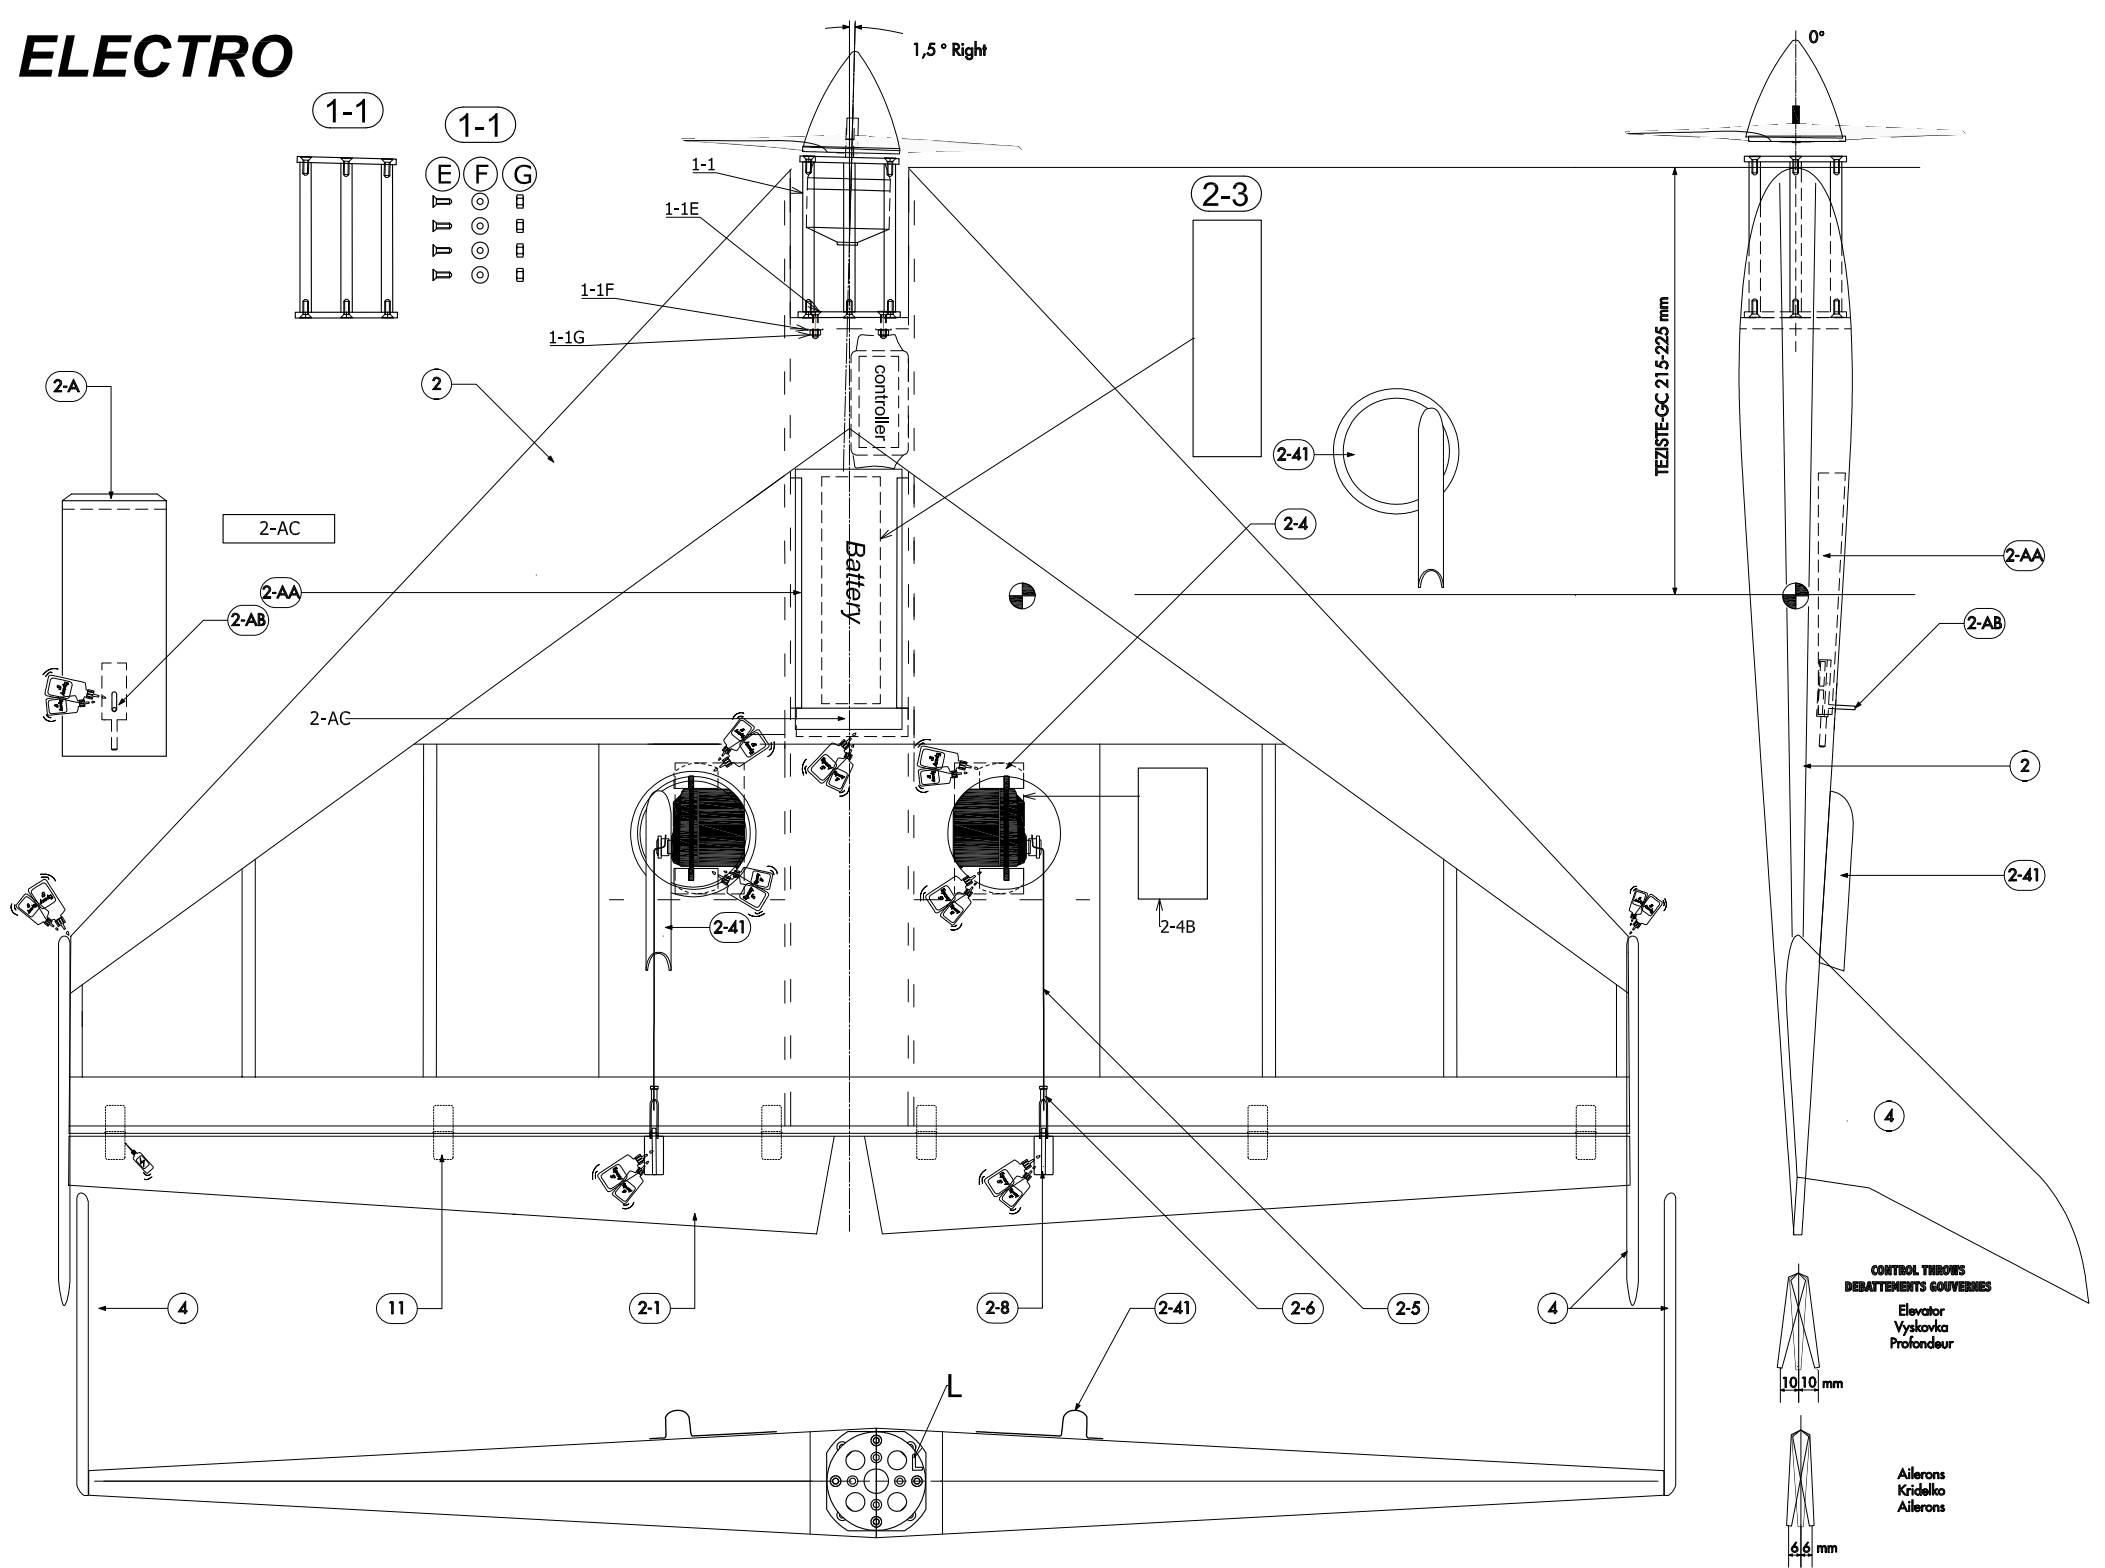

Order N°: 02039EVO

840mm

680mm

29,5dm²

0,9 - 1,2kg

BELL 540

Radio system you'll need :

- elevon - 2 servos
- motor

3,5 - 5 ccm

AXI 2820/8

3S Lixx 2,7-3,3Ah

Part #	Part name	Material/dimensions	Loose	In bag
	building instruction		01	
1-1	motor mount set	fibreglass		01
1-1E	screw	M3x12		04
1-1F	washer	steel ϕ 7		04
1-1G	nut	nut M3		04
2	wing	balsa assembly	03	
2A	hatch	balsa 1,5mm	01	
2AA	hatch support	balsa 6mm		02
2AB	hatch latch	190124827		01
2AC	support	plywood 3x15x59mm		01
2-1	elevon	balsa	02	
2-3	battery tray	plywood 3x36x125mm		01
2-4	elevon servo fixing	polyurethan		04
2-41	servo cover	ABS plastic		02
2-4B	elevon servo tray	balsa 10x30x53mm		02
2-5	elevon pushrod	steel ϕ 1,8mm		02
2-6	clevis	MPJ 2140, nut M2 (steel)		02
2-8	elevon horn	carbon plate 1,5 +0,5mm		02+02
4	fin	balsa assembly	01	
7	stickers		04	
9-2	motor servo mount	polyurethan		02
9-21	throttle linkage	steel ϕ 1,2x320mm		01
		sheath ϕ 3/2x215mm		01
		clevis + nut M2 stell		01+01+01
11	pinned hinge	MPJ2500		06

ELECTRO

1,5 ° Right

Spinner, kuzel, cône Ø51mm
#0207551

APC 7x7"

9-21

MWS
26 Combat

Tuned pipe, réso MWS #3244

TEZISTE-GC 215-225 mm