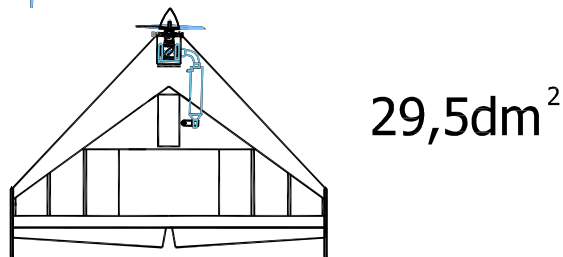

Order N°: 02039EVO

840mm

680mm

29,5dm²

0,9 - 1,2kg

BELL 540

Radio system you'll need :

- elevon - 2 servos
- motor