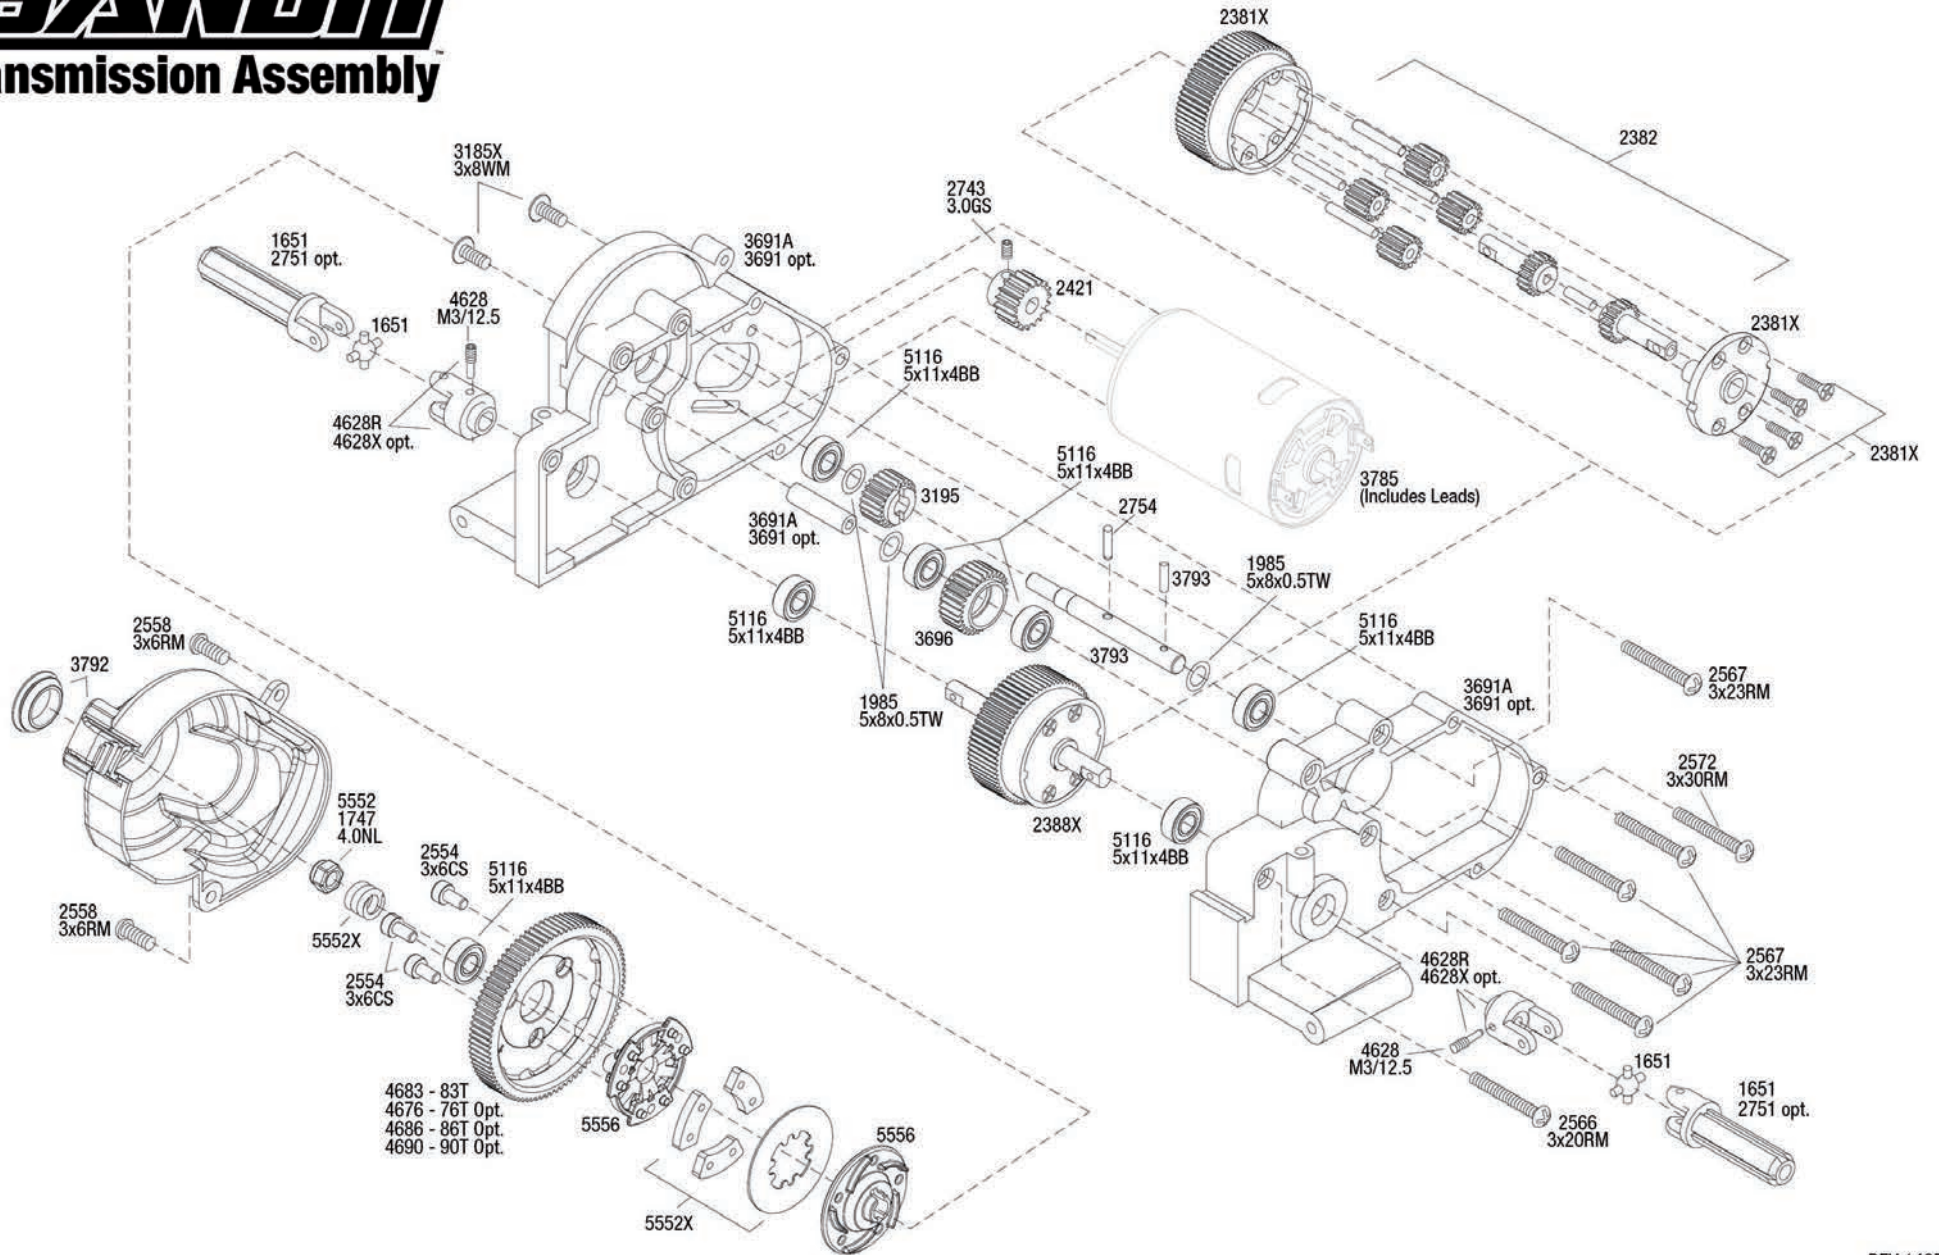

BANDIT

Chassis Assembly

See Parts List for a complete listing of optional accessories.

Specifications on this page are subject to change without notice. Every attempt has been made to ensure the accuracy of this drawing, however Traxxas cannot be held responsible for typographical or other errors.

BANDIT

Transmission Assembly

See Parts List for a complete listing of optional accessories.

REV 140724-R00

Specifications on this page are subject to change without notice. Every attempt has been made to ensure the accuracy of this drawing, however Traxxas cannot be held responsible for typographical or other errors.

Rear Assembly

BANDIT

See Parts List for a complete listing of optional accessories.

REV 140724-R00
Specifications on this page are subject to change without notice. Every attempt has been made to ensure the accuracy of this drawing, however Traxxas cannot be held responsible for typographical or other errors.