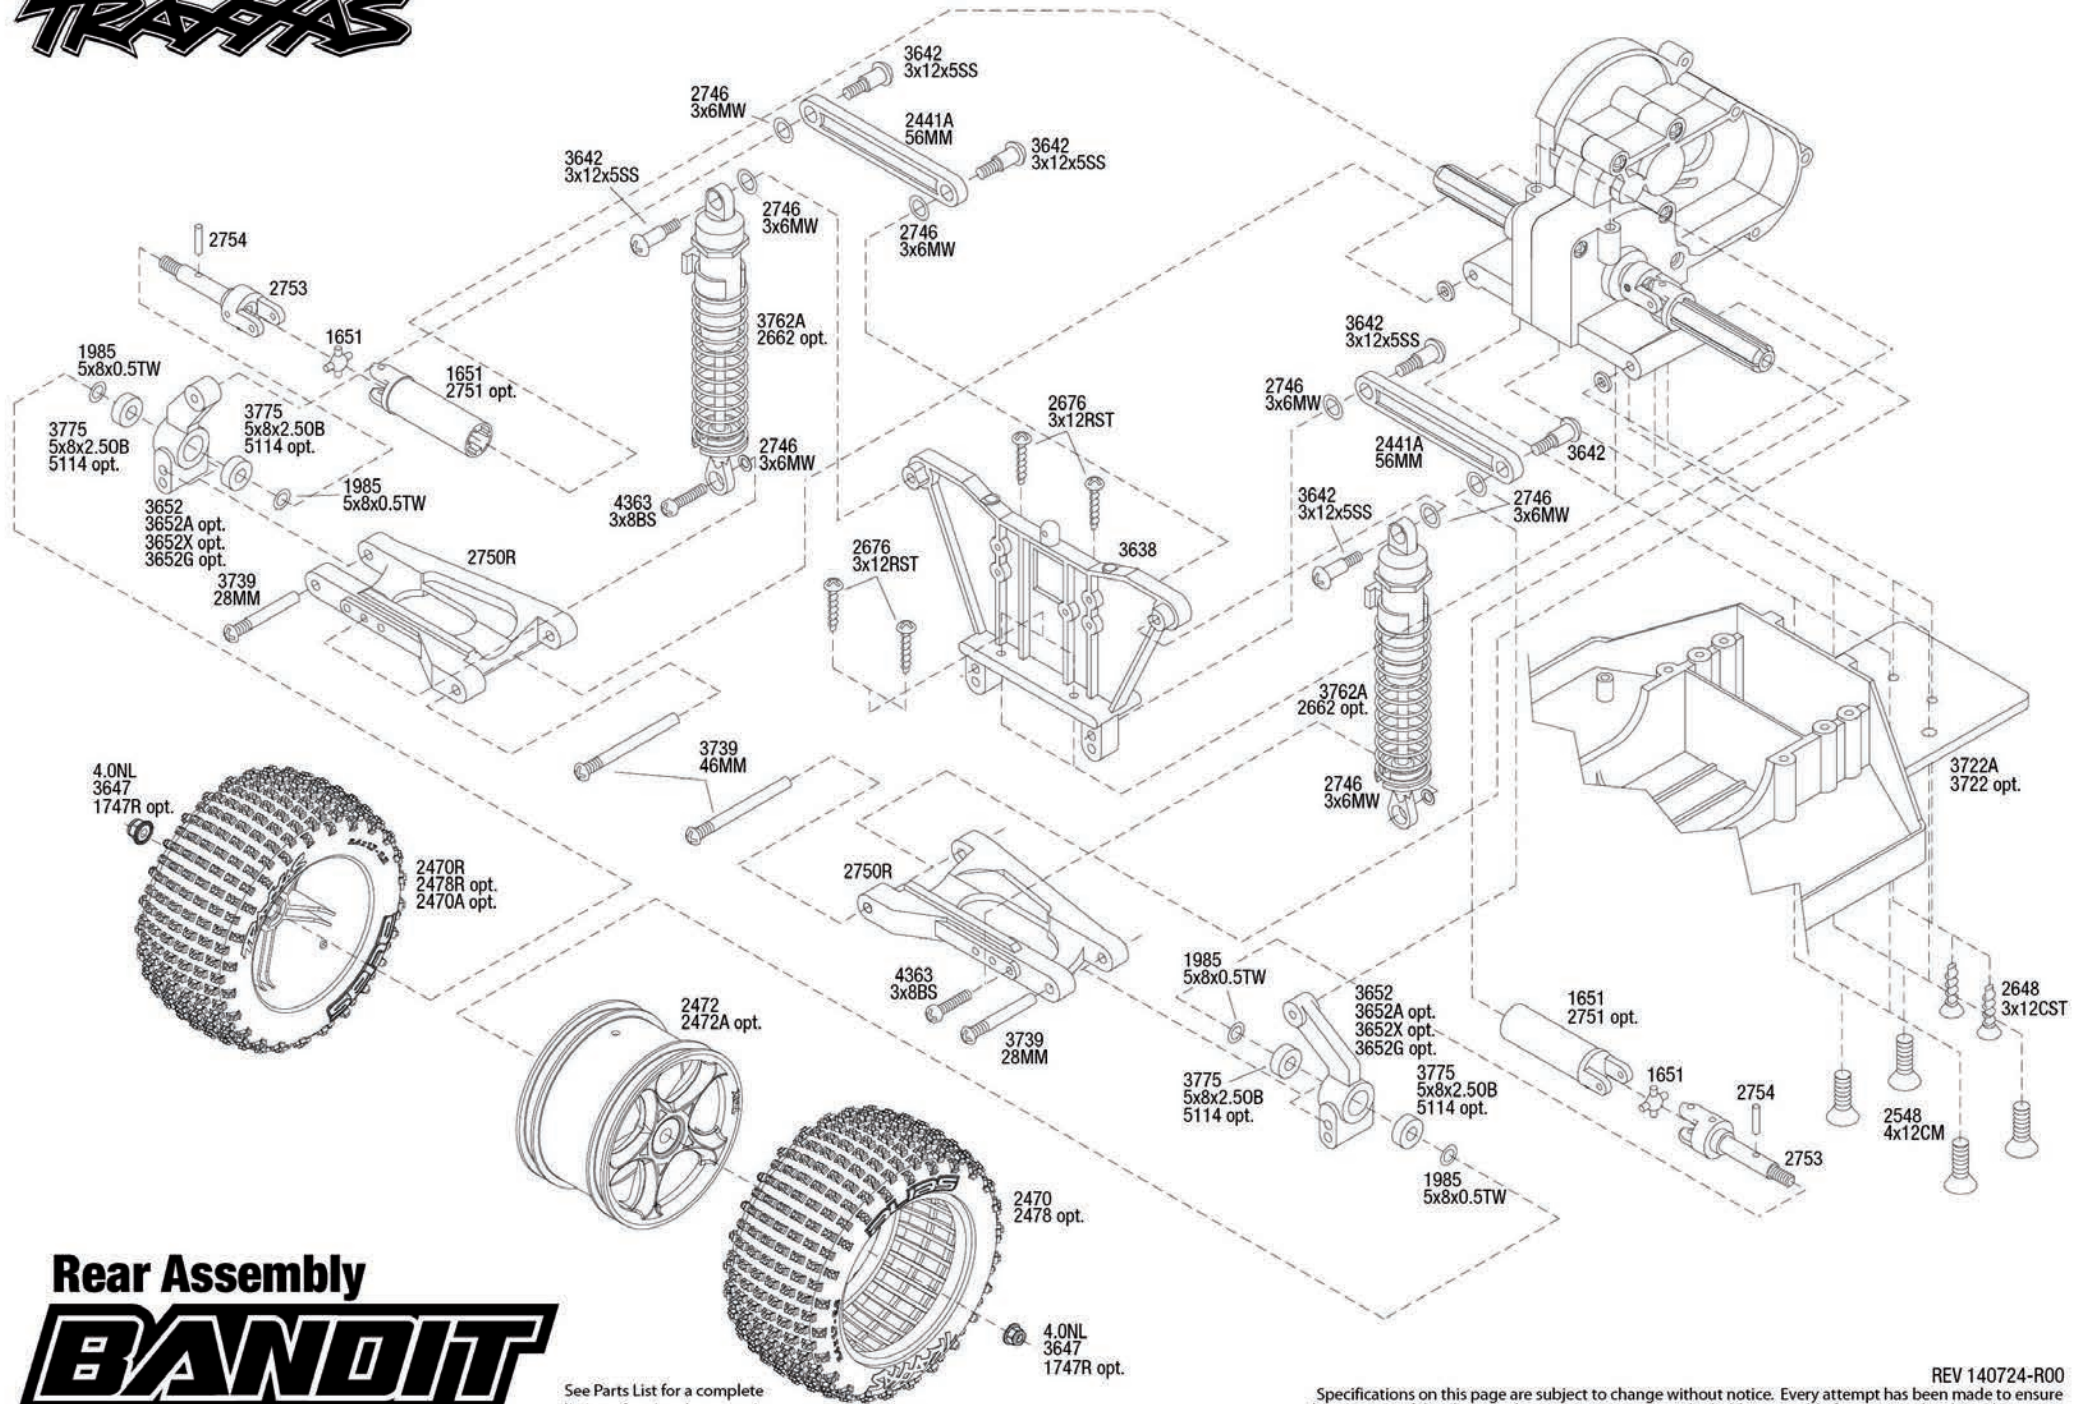

BANDIT

Chassis Assembly

See Parts List for a complete listing of optional accessories.

Specifications on this page are subject to change without notice. Every attempt has been made to ensure the accuracy of this drawing, however Traxxas cannot be held responsible for typographical or other errors.

BANDIT

Transmission Assembly

See Parts List for a complete listing of optional accessories.

REV 140724-R00

Specifications on this page are subject to change without notice. Every attempt has been made to ensure the accuracy of this drawing, however Traxxas cannot be held responsible for typographical or other errors.

Rear Assembly

BANDIT

See Parts List for a complete listing of optional accessories.

REV 140724-R00
Specifications on this page are subject to change without notice. Every attempt has been made to ensure the accuracy of this drawing, however Traxxas cannot be held responsible for typographical or other errors.