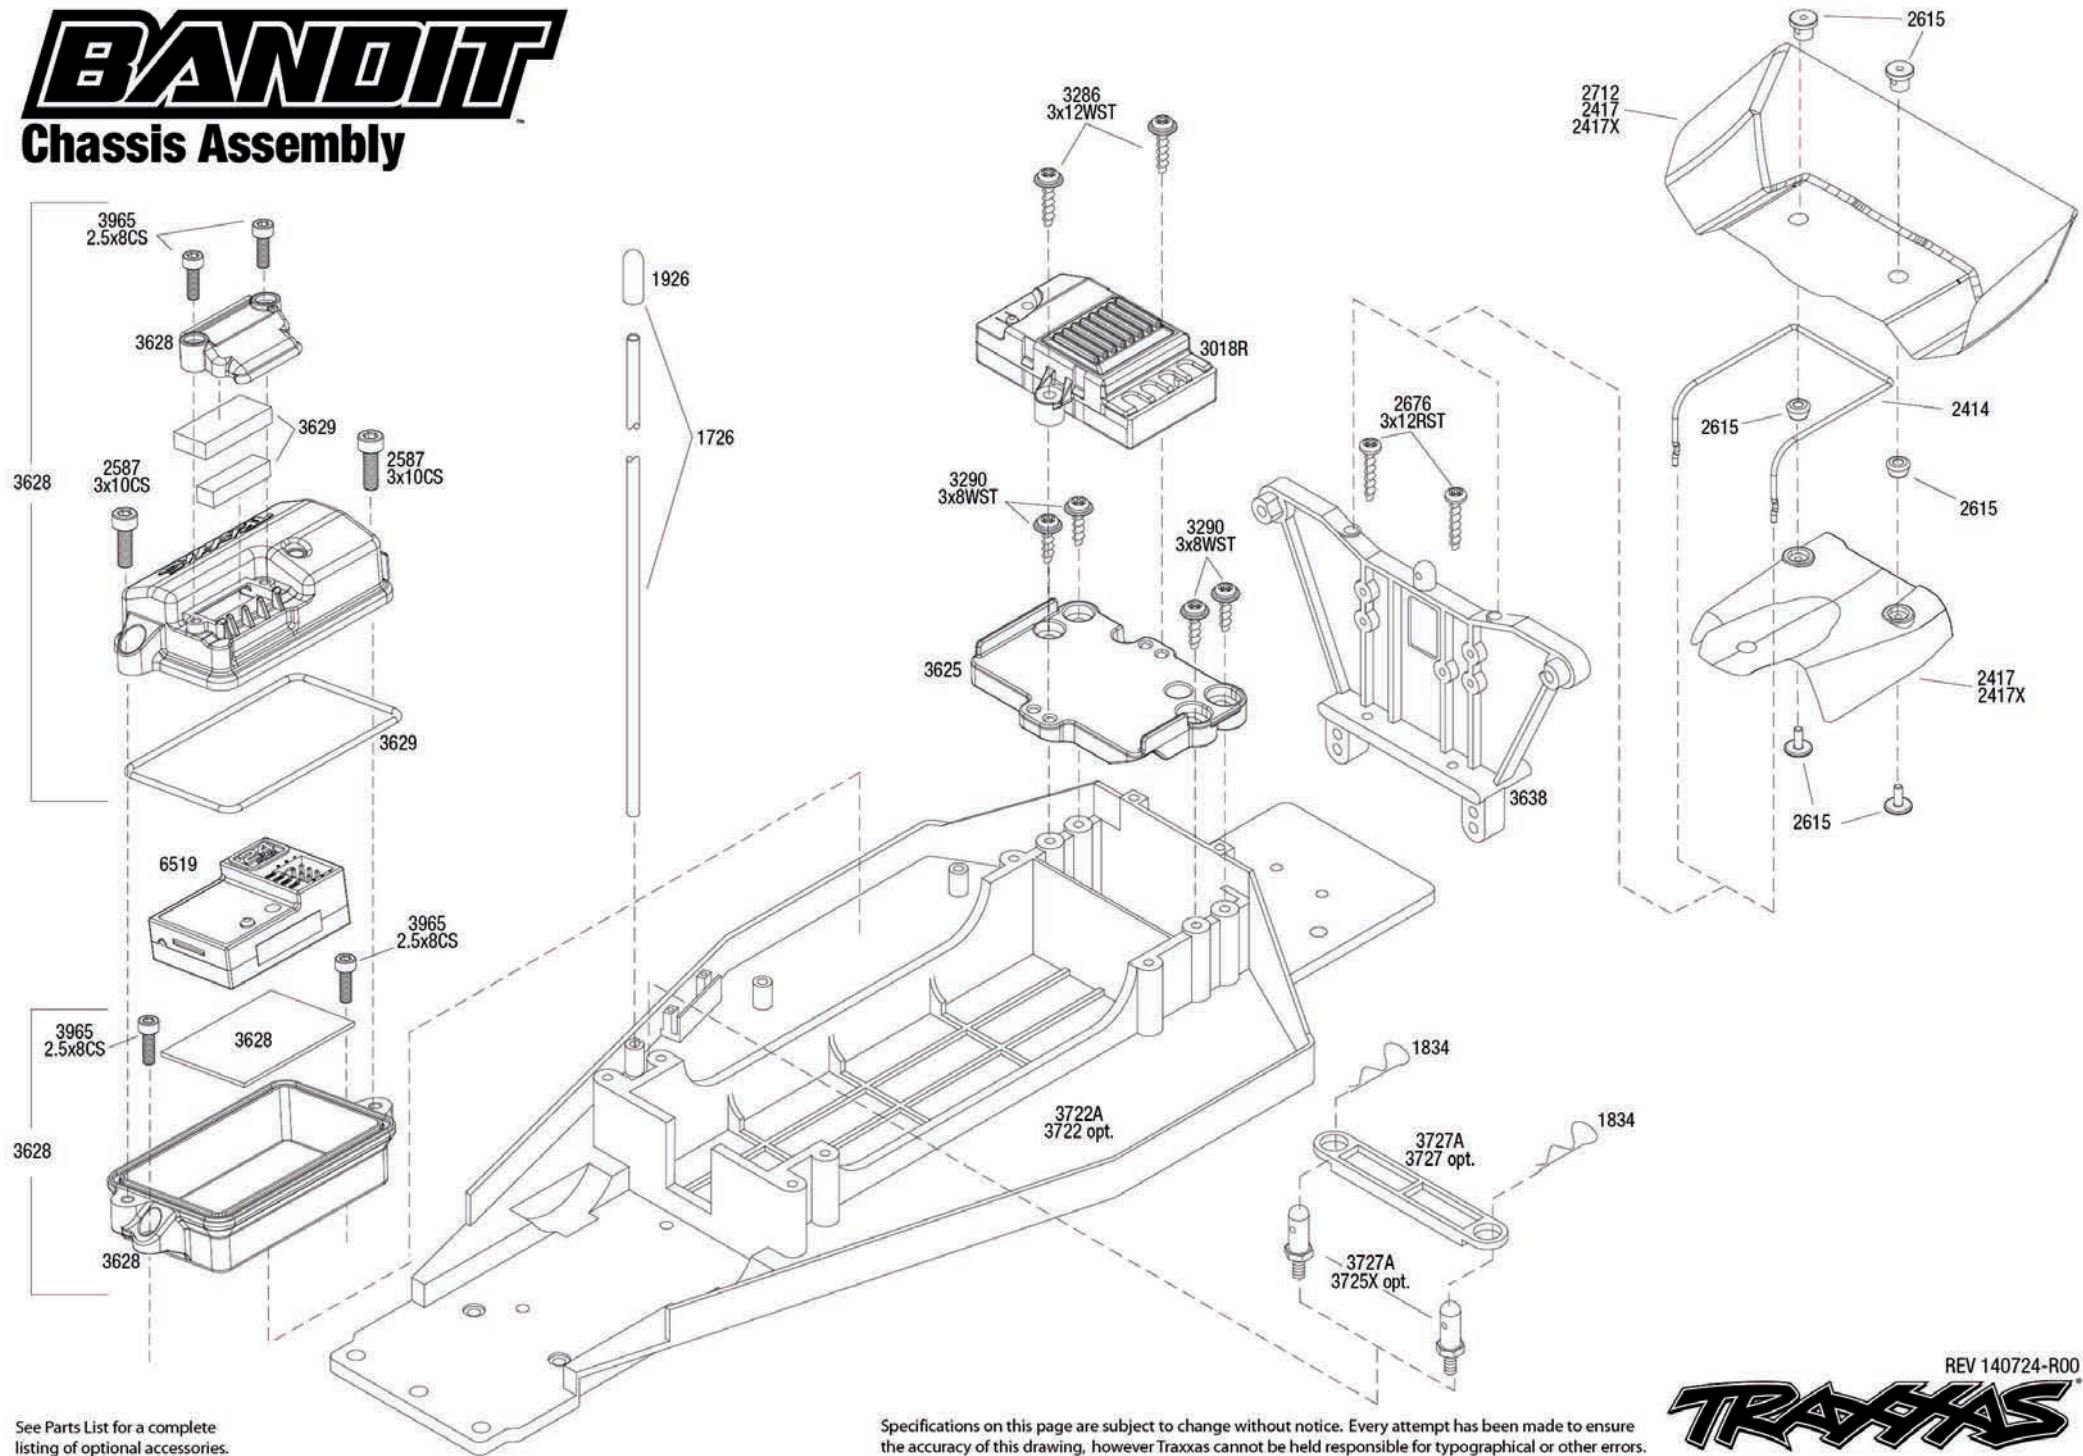

BANDIT

Chassis Assembly

See Parts List for a complete listing of optional accessories.

Specifications on this page are subject to change without notice. Every attempt has been made to ensure the accuracy of this drawing, however Traxxas cannot be held responsible for typographical or other errors.

BANDIT

Transmission Assembly

See Parts List for a complete listing of optional accessories.

REV 140724-R00

Specifications on this page are subject to change without notice. Every attempt has been made to ensure the accuracy of this drawing, however Traxxas cannot be held responsible for typographical or other errors.

Rear Assembly

BANDIT

See Parts List for a complete listing of optional accessories.

REV 140724-R00
Specifications on this page are subject to change without notice. Every attempt has been made to ensure the accuracy of this drawing, however Traxxas cannot be held responsible for typographical or other errors.