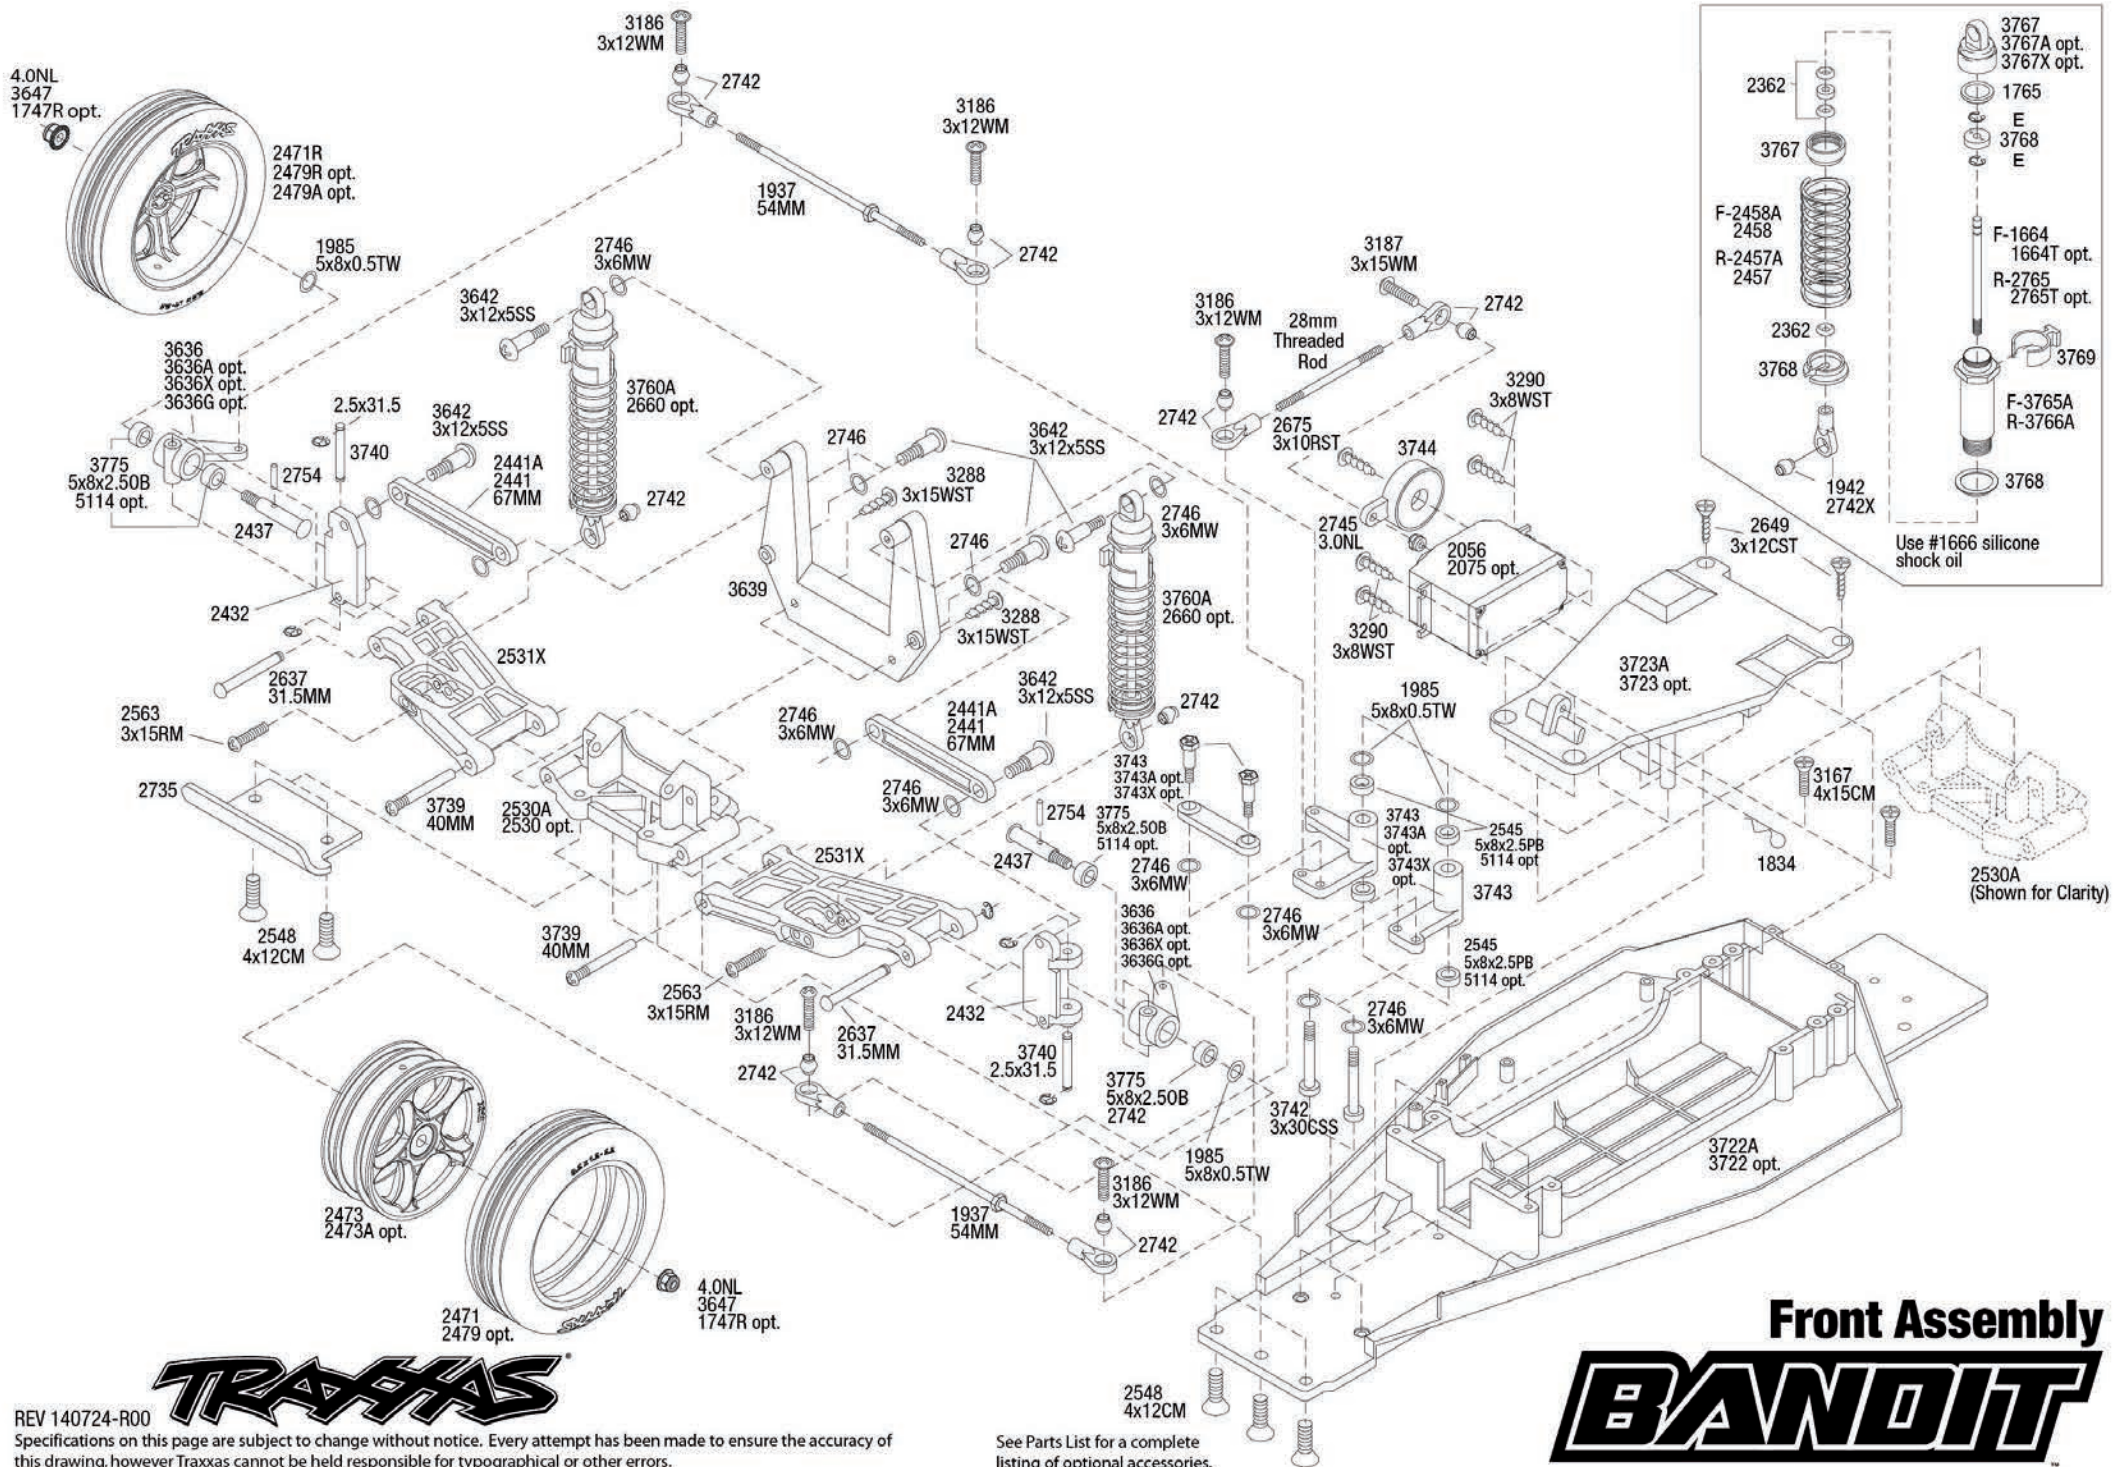

BANDIT

Chassis Assembly

See Parts List for a complete listing of optional accessories.

Specifications on this page are subject to change without notice. Every attempt has been made to ensure the accuracy of this drawing, however Traxxas cannot be held responsible for typographical or other errors.

BANDIT

Transmission Assembly

See Parts List for a complete listing of optional accessories.

REV 140724-R00

Specifications on this page are subject to change without notice. Every attempt has been made to ensure the accuracy of this drawing, however Traxxas cannot be held responsible for typographical or other errors.

Rear Assembly

BANDIT

See Parts List for a complete listing of optional accessories.

REV 140724-R00
Specifications on this page are subject to change without notice. Every attempt has been made to ensure the accuracy of this drawing, however Traxxas cannot be held responsible for typographical or other errors.